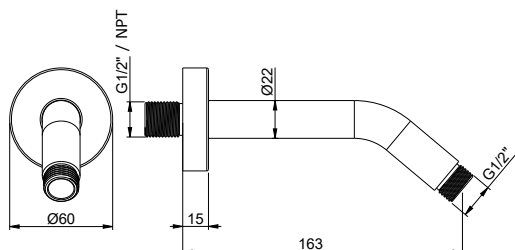

Product Type: **Shower Arm**
Product Code: **E021058**
Product Name: **Short Wall Arm**

Description: Braccio doccia corto con rosone tondo
Short wall arm shower with round rosette

Dimensions: Ø 22mm - L163 mm

Material: Ottone | Brass

Notes:

Functions:

1 Way

Finishes:

Chrome
CR

Nickel Brushed
NB

Matt Colours

Matt Black
MB

DIMENSIONS