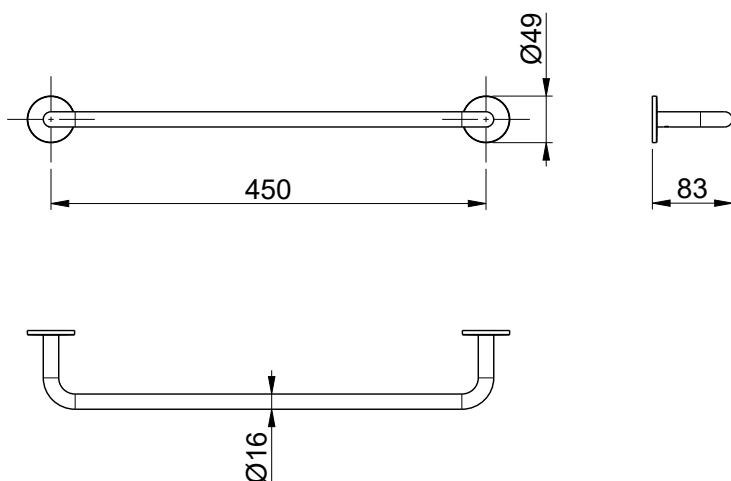

DIMENSIONS