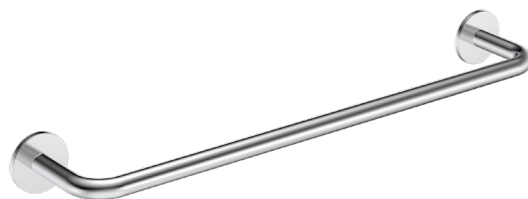

Product Type: **Shower Accessories**
 Product Code: **E305005**
 Product Name: **Towel Holder**

Description: Porta Asciugamano L450mm
 Towel Holder L450mm

Dimensions: 450x83xØ16 mm
 Material: ottone | brass

Notes:

Functions:

Finishes:

		Matt 	PVD Polished 		PVD Brushed 			
Chrome CR	Nickel Brushed NB	Matt Black MB	Gold GO	Deep Black DB	High Brass HB	Copper CO	Gun Metal GM	Absolute Black AB

DIMENSIONS

CURA DEL PRODOTTO