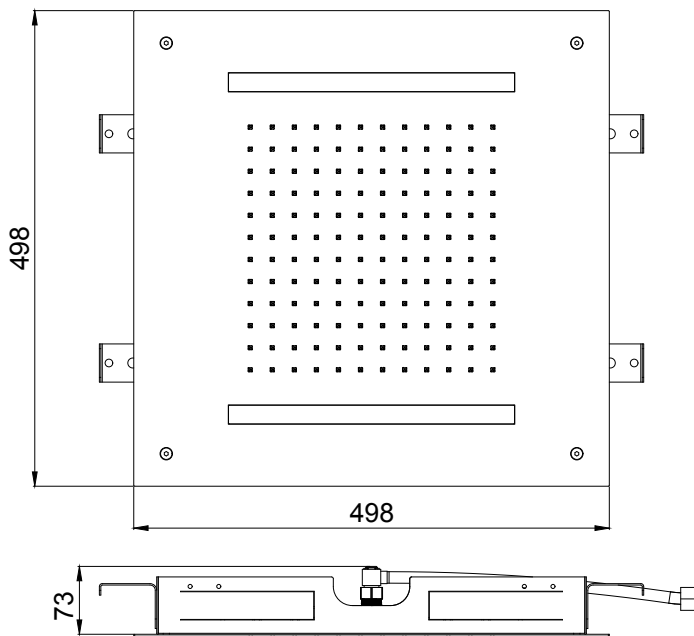

Product Type: **Chromotherapy**  
 Product Code: **E044197**  
 Product Name: **Easy Temptation**

Description: Soffione a incasso con Cromoterapia  
*Built-in Head Shower with Chromotherapy*

Dimensions: 500x500 mm  
 Material: Stainless Steel

**DIMENSIONS**

**FLOWRATE**

**MIN: 1 bar | MAX: 5 bar | BEST: 3 bar**