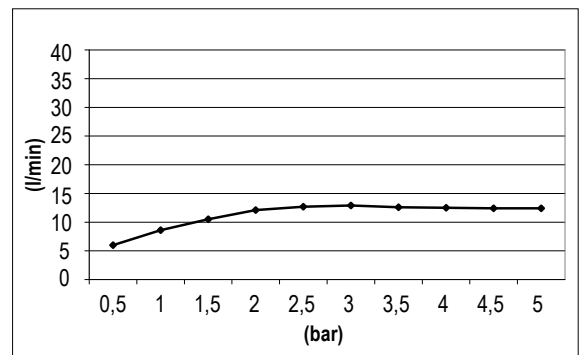

Product Type: **Chromotherapy**  
 Product Code: **E044197**  
 Product Name: **Easy Temptation**

Description: Soffione a incasso con Cromoterapia  
*Built-in Head Shower with Chromotherapy*

Dimensions: 500x500 mm  
 Material: Stainless Steel

**DIMENSIONS**

**FLOWRATE**

**MIN: 1 bar | MAX: 5 bar | BEST: 3 bar**