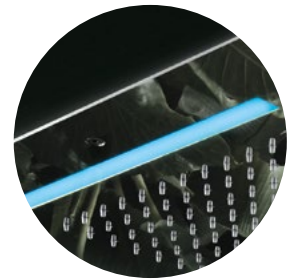

Product Type: **Chromotherapy**  
 Product Code: **E044197**  
 Product Name: **Easy Temptation**

Description: Soffione a incasso con Cromoterapia  
*Built-in Head Shower with Chromotherapy*

Dimensions: 500x500 mm  
 Material: Stainless Steel

Note: connessioni | *connections* **G1/2" / NPT**  
 Notes: con **telecomando e trasformatore** per cromoterapia inclusi  
*with chromotherapy remote control and transformer included*  
**telaio** incasso e kit di connessione inclusi | *built-in frame and connection kit included*  
**tecnologia RGB** con strisce led | *RGB technology with led stripes*  
**completamente ispezionabile** | *completely inspectionable*  
 include kit fissaggio **security fix** per soffioni pesanti | *includes security fix kit for heavy shower heads*

Functions: Chromotherapy | 1 Way | Rain

Finishes: **Stainless Steel** | **Matt Colours** | **PVD Polished** | **PVD Brushed**

Mirror <b>MS</b>	Brushed <b>BS</b>	Matt Black <b>MB</b>	Matt White <b>WM</b>	Gold <b>GO</b>	DeepBlack <b>DB</b>	High Brass <b>HB</b>	Copper <b>CO</b>	Gun Metal <b>GM</b>	Absolute Black <b>AB</b>