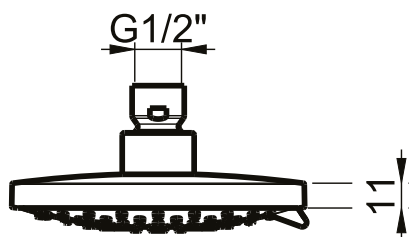

Product Type: **Emotion Head Shower**  
 Product Code: **E044169**  
 Product Name: **Round Emotion 130 Multi-Function**

Description: Soffione Tondo Multifunzione Ø130  
*Round Head Shower Multi-Function Ø130*

Dimensions: Ø130 mm

Material: ABS

Note: meccanismo deviazione getti interno al prodotto  
 Notes: *diverter mechanism inside the product*

Functions:

1 Way

Rain

Finishes:

Chrome  
**CR**

## DIMENSIONS