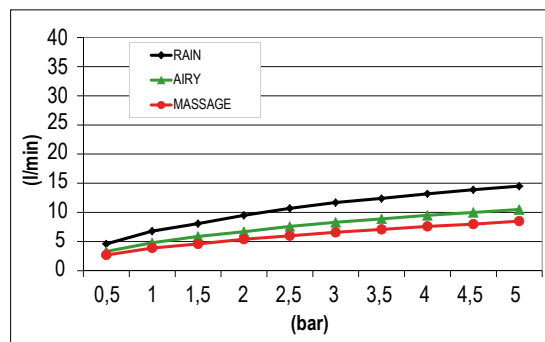

Product Type: **Emotion Head Shower**
Product Code: **E044169**
Product Name: **Round Emotion 130 Multi-Function**

Description: Soffione Tondo Multifunzione Ø130
Round Head Shower Multi-Function Ø130

Dimensions: Ø130 mm

Material: ABS

Note: meccanismo deviazione getti interno al prodotto
Notes: *diverter mechanism inside the product*

Functions:

1 Way

Rain

Finishes:

Chrome
CR

Nichel Brushed
BS

Painted
Matt Black
MB

DIMENSIONS

FLOWRATE