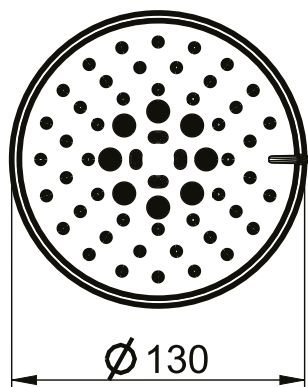

Product Type: **Emotion Head Shower**  
 Product Code: **E044169**  
 Product Name: **Round Emotion 130 Multi-Function**

Description: Soffione Tondo Multifunzione Ø130  
*Round Head Shower Multi-Function Ø130*

Dimensions: Ø130 mm

Material: ABS

Note: meccanismo deviazione getti interno al prodotto  
 Notes: *diverter mechanism inside the product*

Functions:

1 Way

Rain

Finishes:

Chrome  
**CR**

## DIMENSIONS