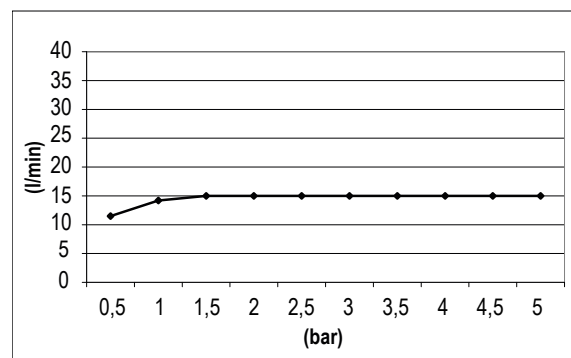

Product Type: **Waterfalls**  
 Product Code: **E044086**  
 Product Name: **Waterfall Shower Head**  
 Description: Cascata esterna  
*External Waterfall*  
 Dimensions: 236 x 57 mm  
 Material: Stainless Steel

**DIMENSIONS**

**FLOWRATE**

**MIN: 1 bar | MAX: 5 bar | BEST: 3 bar**