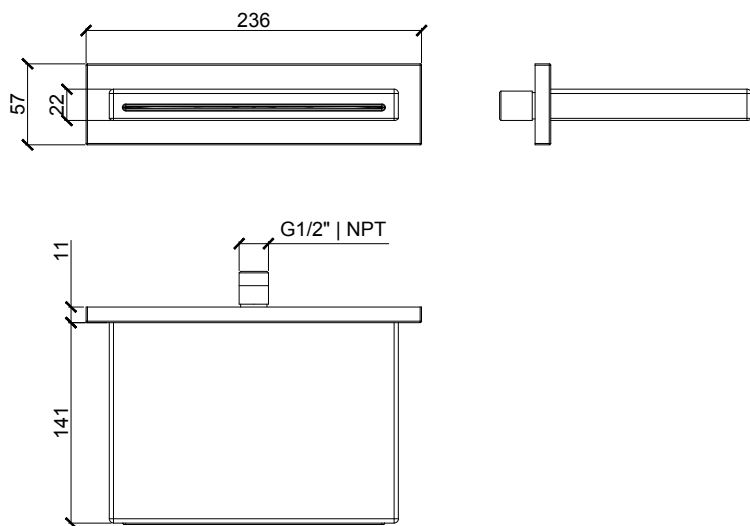

Product Type: **Waterfalls**  
 Product Code: **E044086**  
 Product Name: **Waterfall Shower Head**  
 Description: Cascata esterna  
*External Waterfall*  
 Dimensions: 236 x 57 mm  
 Material: Stainless Steel

Note: connessioni | *connections* **G1/2" / NPT**  
 Notes: **completamente ispezionabile** | *completely inspectable*

Functions:  1 Way |  Cascade

Finishes: **Stainless Steel**  **316 AISI** | **316 PVD Brushed**  
 High Brass **316 HB** |  Copper **316 CO** |  Gun Metal **316 GM** |  Absolute Black **316 AB**

**DIMENSIONS**

**FLOWRATE**

**MIN: 1 bar | MAX: 5 bar | BEST: 3 bar**