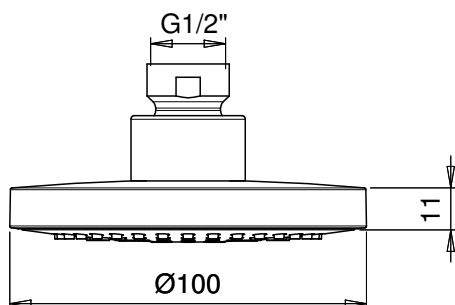

DIMENSIONS