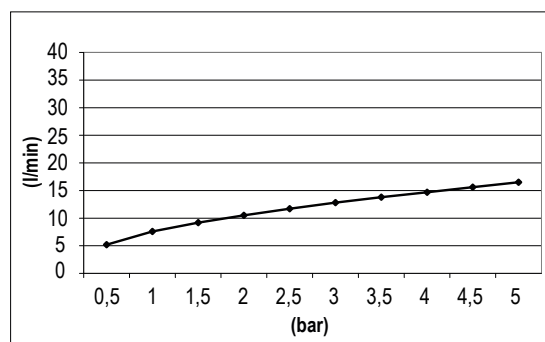

Product Type: **Emotion Head Shower**
Product Code: **E044038**
Product Name: **Round Emotion 100**
Description: *Soffione Tondo Ø100*
Round Head Shower Ø100
Dimensions: Ø100 mm
Material: ABS

Note:
Notes:

Functions:

1 Way

Rain

Finishes:

Chrome
CR

Nichel Brushed
BS

Painted

Matt Black
MB

DIMENSIONS

FLOWRATE