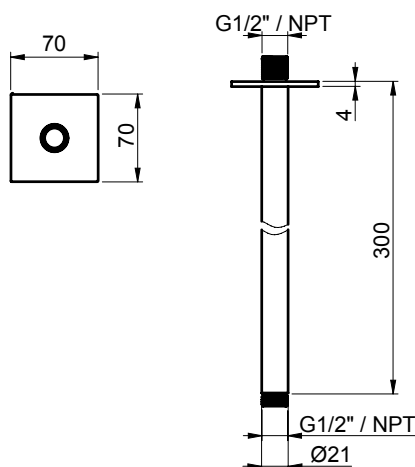

Product Type: **Shower Arms**  
 Product Code: **E021094**  
 Product Name: **Ceiling arm L300 mm**

Description: Braccio a soffitto con rosone quadro  
*Ceiling arm with square rosette*

Dimensions: L 300 mm

## DIMENSIONS