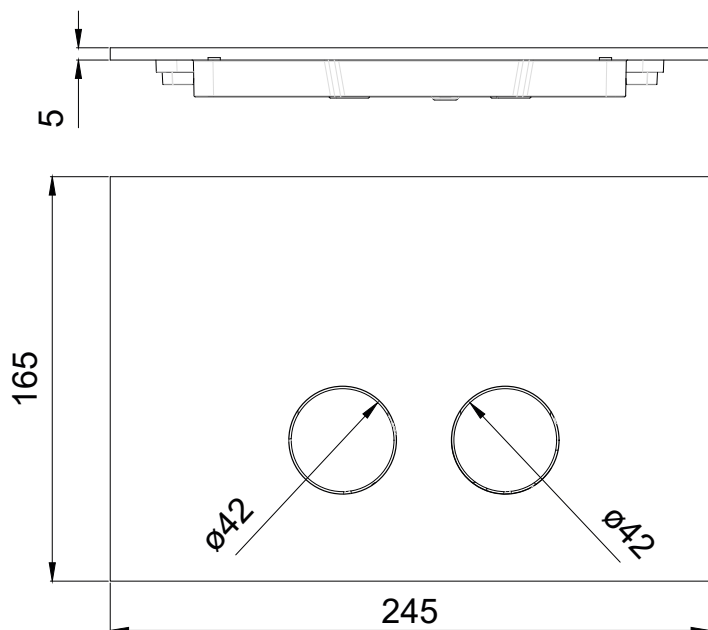

DIMENSIONS