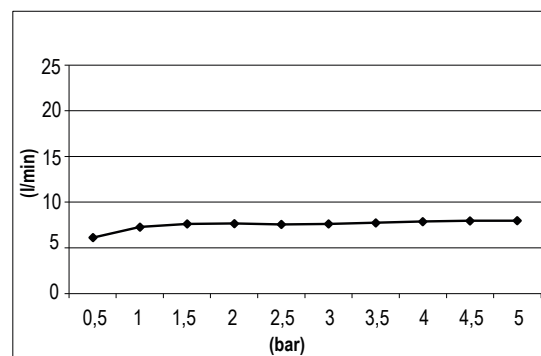

Product Type: **Velvet Head Shower**
Product Code: **E044297**
Product Name: **Velvet Square 230**
Description: **Soffione Quadro L230mm**
Square Head Shower L230mm
Dimensions: **L230 mm**
Material: **ABS**

Note: **completamente ispezionabile | connessione G1/2" - NPT**
Notes: **completely inspectionable | connection G1/2" - NPT**

Functions:

1 Way

Velvet Rain

Finishes:

Chrome
CR

Matt Colours

Matt Black
MB

Matt White
WM

DIMENSIONS

FLOWRATE