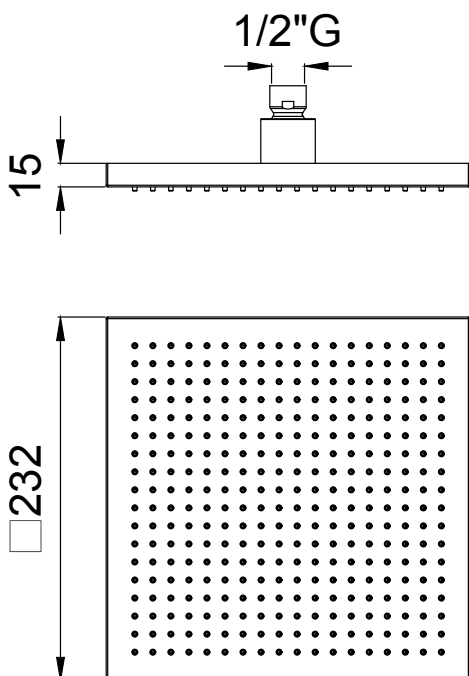

DIMENSIONS