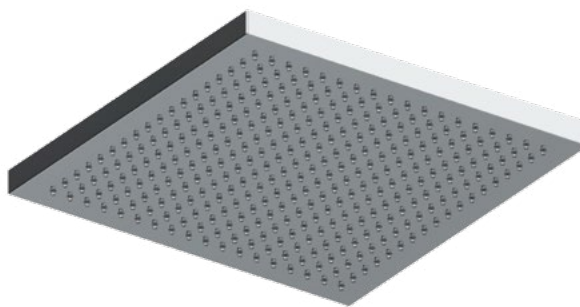

Product Type: **Velvet Head Shower**
 Product Code: **E044297**
 Product Name: **Velvet Square 230**
 Description: **Soffione Quadro L230mm**
Square Head Shower L230mm
 Dimensions: **L230 mm**
 Material: **ABS**

Note: **completamente ispezionabile | connessione G1/2" - NPT**
 Notes: **completely inspectionable | connection G1/2" - NPT**

Functions:

1 Way

Velvet Rain

Finishes:

Chrome
CR

Matt Colours

Matt Black
MB