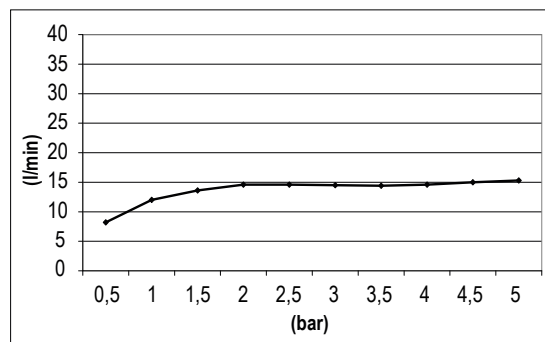

Product Type: **Emotion Head Shower**
Product Code: **E044077**
Product Name: **Square Emotion 200**
Description: Soffione Quadro L200mm
Square Emotion Head Shower L200mm
Dimensions: L200 mm
Material: ABS

Note: con cartuccia che ottimizza l'esperienza della doccia, attacco 1/2" gas
Notes: *water cartridge system to maximize your shower experience, 1/2" gas connection*

Functions: 1 Way | Rain

Finishes: Chrome **CR** | **Matt Colours**
Matt Black **MB**

DIMENSIONS

FLOWRATE