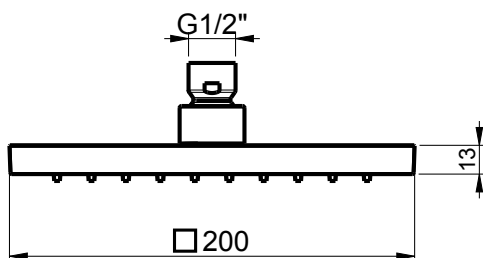

DIMENSIONS