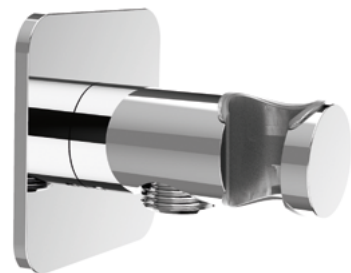

Product Type: **Water Outlet**
 Product Code: **E095041**
 Product Name: **Water Outlet**

Description: presa acqua con supporto - rosone kuky
 water outlet with stand - kuky rosette

Dimensions: rosette 70x70 mm

Material: Ottone | Brass

Note: con boccola di protezione in ABS
 Notes: with cone protection in ABS

Functions:

1 Way

Finishes:

Chrome
CR

Nichel Brushed
BS

Matt Colours