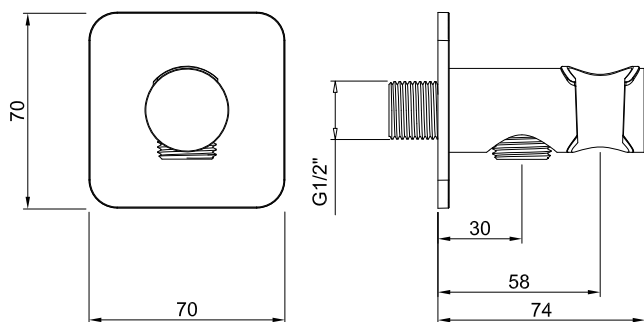

DIMENSIONS