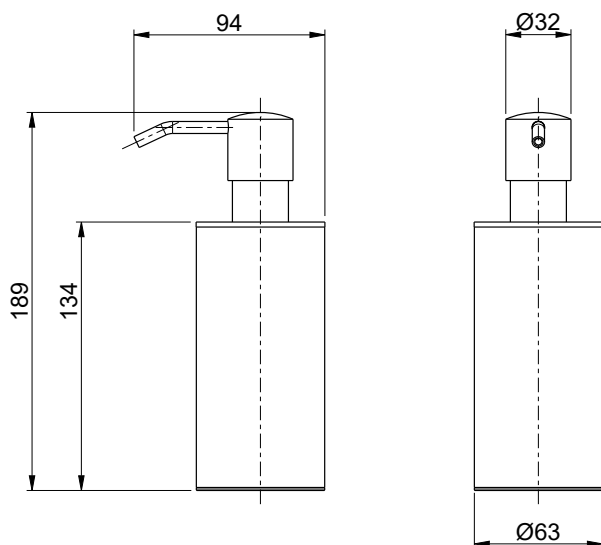

DIMENSIONS