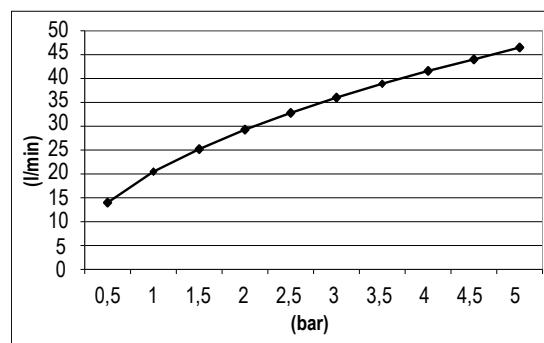

Product Type: **Hand Showers**
 Product Code: **E082101**
 Product Name: **Sense**

Description: Doccia
Hand Shower

Dimensions: erogatore Ø 110mm
 Material: ABS

Note: doccia monogetto con erogatore bianco
 Notes: *monojet hand shower with white diffuser*

Functions:  1 Way |  Hand Shower

Finishes:  Chrome
CR

DIMENSIONS

FLOWRATE

PRODUCT CARE

To avoid damages to the purchased equipment, please observe the following recommendations for use:

- Clean the plumbing before connecting the device.
- Periodically clean the water blade to avoid any limestone deposits that could compromise the good functioning.