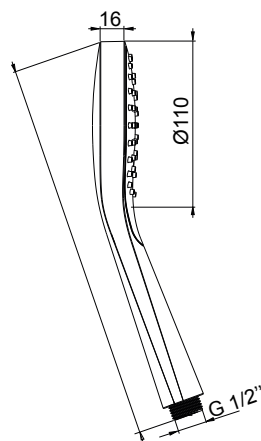

Product Type: **Hand Showers**
 Product Code: **E082101**
 Product Name: **Sense**

Description: Doccia
Hand Shower

Dimensions: erogatore Ø 110mm
 Material: ABS

Note: doccia monogetto con erogatore bianco
 Notes: *monojet hand shower with white diffuser*

Functions:  1 Way |  Hand Shower

Finishes:  Chrome
CR

DIMENSIONS

FLOWRATE

PRODUCT CARE

To avoid damages to the purchased equipment, please observe the following recommendations for use:

- Clean the plumbing before connecting the device.
- Periodically clean the water blade to avoid any limestone deposits that could compromise the good functioning.