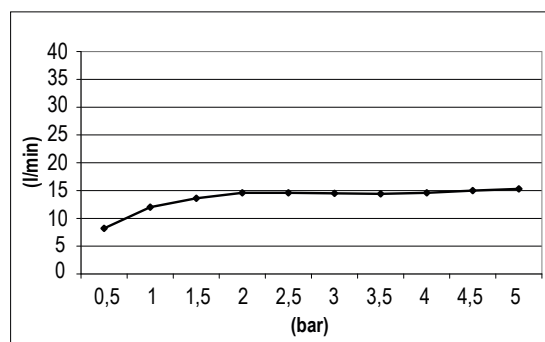

Product Type: **Emotion Head Shower**
 Product Code: **E044099**
 Product Name: **Kuky Emotion**

Description: Soffione Emotion Kuky
Kuky Emotion Head Shower

Dimensions: 220x220 mm

Material: ABS

Note: con cartuccia che ottimizza l'esperienza della doccia, attacco 1/2" gas
 Notes: *water cartridge system to maximize your shower experience, 1/2" gas connection*

Functions:  1 Way |  Rain

Finishes:  Chrome **CR** |  **Painted** Matt Black **MB**

DIMENSIONS

FLOWRATE

PRODUCT CARE

To avoid damages to the purchased equipment, please observe the following recommendations for use: