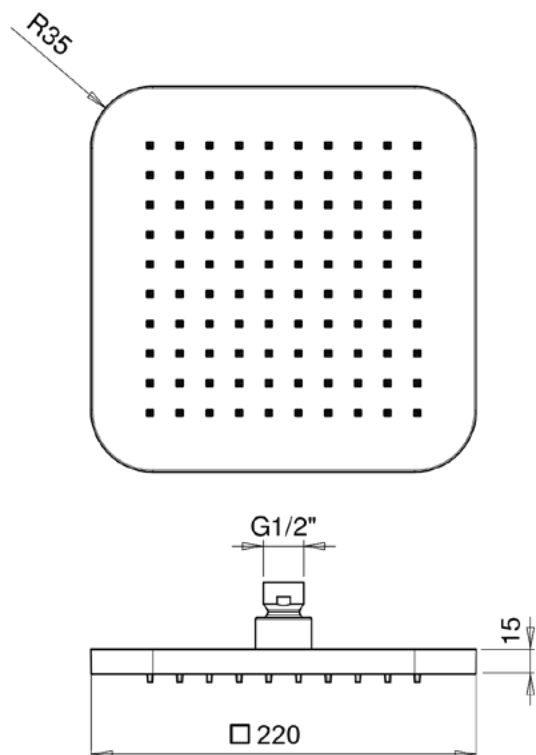

Product Type: **Emotion Head Shower**
 Product Code: **E044099**
 Product Name: **Kuky Emotion**

Description: Soffione Emotion Kuky
Kuky Emotion Head Shower

Dimensions: 220x220 mm

Material: ABS

Note: con cartuccia che ottimizza l'esperienza della doccia, attacco 1/2" gas
 Notes: *water cartridge system to maximize your shower experience, 1/2" gas connection*

Functions:  1 Way |  Rain

Finishes:  Chrome **CR** |  **Painted** Matt Black **MB**

DIMENSIONS

FLOWRATE

PRODUCT CARE

To avoid damages to the purchased equipment, please observe the following recommendations for use:

10 pcs

RELATED PRODUCTS

Wall Arm with Kuky Rose
E021114 Ø24mm | L350 mm
E021117 Ø24mm | L420 mm

Wall Arm with Round Rose
E021118 Ø24mm | L340 mm

Ceiling Arm with Round Rose
E021107 Ø24mm | L150 mm
E021109 Ø24mm | L300 mm
E021111 Ø24mm | L500 mm