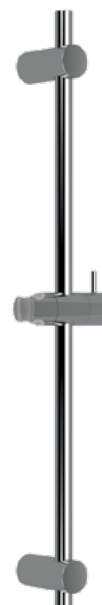

Product Type: **Slide Bar**
 Product Code: **E087079**
 Product Name: **Switch**

Description: Saliscendi
Slide Bar

Dimensions: L 800 mm
 Material: Brass / ABS

Note: scorrevole centrale con **boccola di protezione** in ABS
 Notes: *sliding holder with **cone protection** in ABS*

Functions:

1 Way

Rain

Finishes:

Chrome
CR

Matt Black
MB

DIMENSIONS