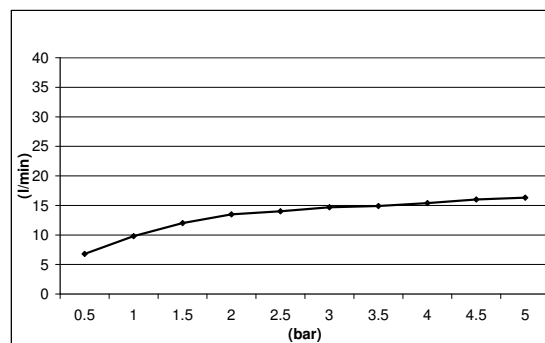

Product Type: **Head Shower**
Product Code: **E044056**
Product Name: **Klessidra Head Shower**
Description: *Soffione Klessidra*
Klessidra Head Shower
Dimensions: Ø217 mm
Material: Brass

Note:
Notes:

Functions:

1 Way

Rain

Finishes:

Chrome
CR

PVD Polished

Gold
GO

DIMENSIONS

FLOWRATE