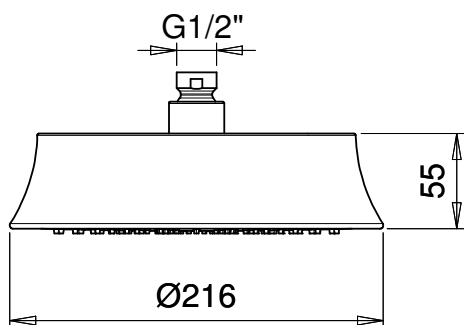

DIMENSIONS