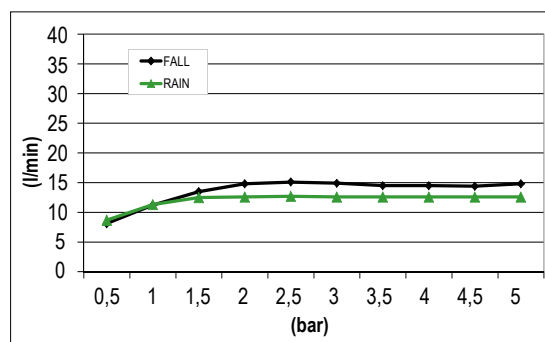

Product Type: **Built-In Head Shower**
Product Code: **E044216**
Product Name: **Square Temptation**

Description: Soffione a incasso
Built-in Head Shower

Dimensions: 380x380 mm
Material: Stainless Steel

Note:
Notes:

Functions:

2 Way

Rain

Cascade

Finishes:

Stainless Steel

Mirror
MS

Brushed
BS

AISI
316

Painted

Matt Black
MB

Matt White
WM

PVD Polished

Gold
GO

Deep Grey
DG

PVD Brushed

High Brass
HB

Copper
CO

Gun Metal
GM

316 PVD Brushed

High Brass
316 HB

Copper
316 CO

Gun Metal
316 GM

DIMENSIONS

FLOWRATE