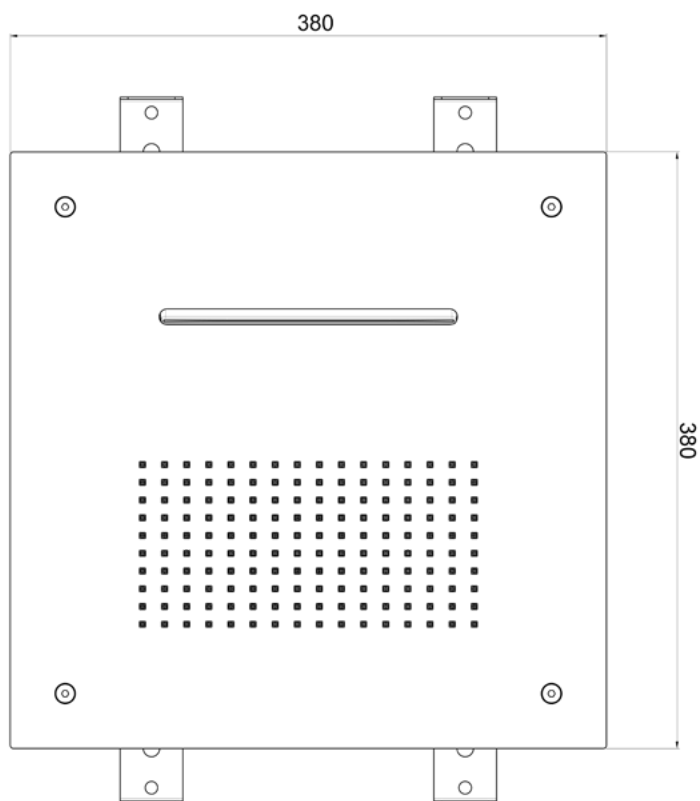

DIMENSIONS