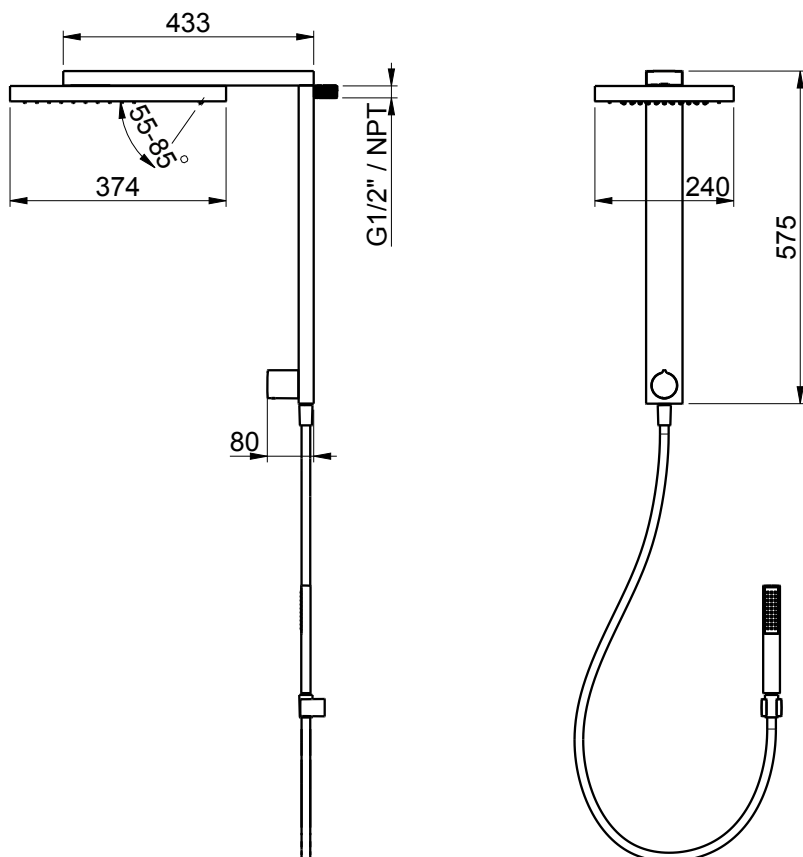

Product Type: **Wall Mounted Head Shower**
 Product Code: **E044239**
 Product Name: **Wave Head Shower**

Description: Soffione a parete
Wall-Mounted Head Shower

Dimensions: -
 Material: **Stainless Steel**

Note: Il meccanismo di deviazione è interno, il prodotto richiede 1 sola uscita acqua
 Notes: *The diverter mechanism is inside the product, the product requires only 1 water outlet*

Functions:

				
1 Way	Rain	Wave	Hand Shower	Renovation

Finishes:

Stainless Steel

	
Mirror MS	Brushed BS

DIMENSIONS

FLOWRATE

PRODUCT CARE

To avoid damages to the purchased equipment, please observe the following recommendations for use:

- Clean the plumbing before connecting the device.
- Periodically clean the water blade to avoid any limestone deposits that could compromise the good functioning.