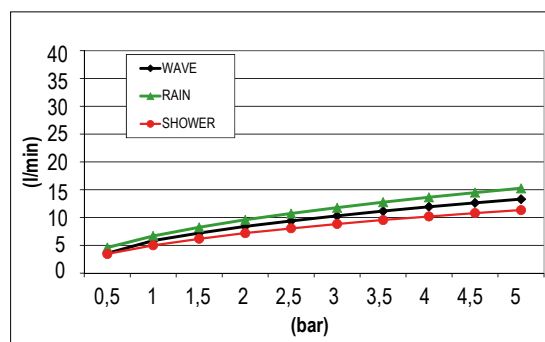

Product Type: **Wall Mounted Head Shower**
 Product Code: **E044239**
 Product Name: **Wave Head Shower**

Description: Soffione a parete
Wall-Mounted Head Shower

Dimensions: -
 Material: **Stainless Steel**

Finishes:

Stainless Steel

	
Mirror MS	Brushed BS

DIMENSIONS

FLOWRATE

PRODUCT CARE

To avoid damages to the purchased equipment, please observe the following recommendations for use:

- Clean the plumbing before connecting the device.
- Periodically clean the water blade to avoid any limestone deposits that could compromise the good functioning.