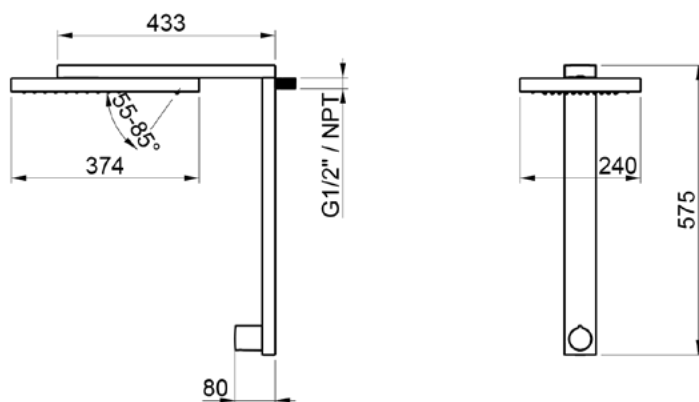

Product Type: **Wall Mounted Head Shower**  
 Product Code: **E044240**  
 Product Name: **Wave Head Shower**

Description: Soffione a parete  
*Wall-Mounted Head Shower*

Dimensions: -  
 Material: Stainless Steel

## DIMENSIONS