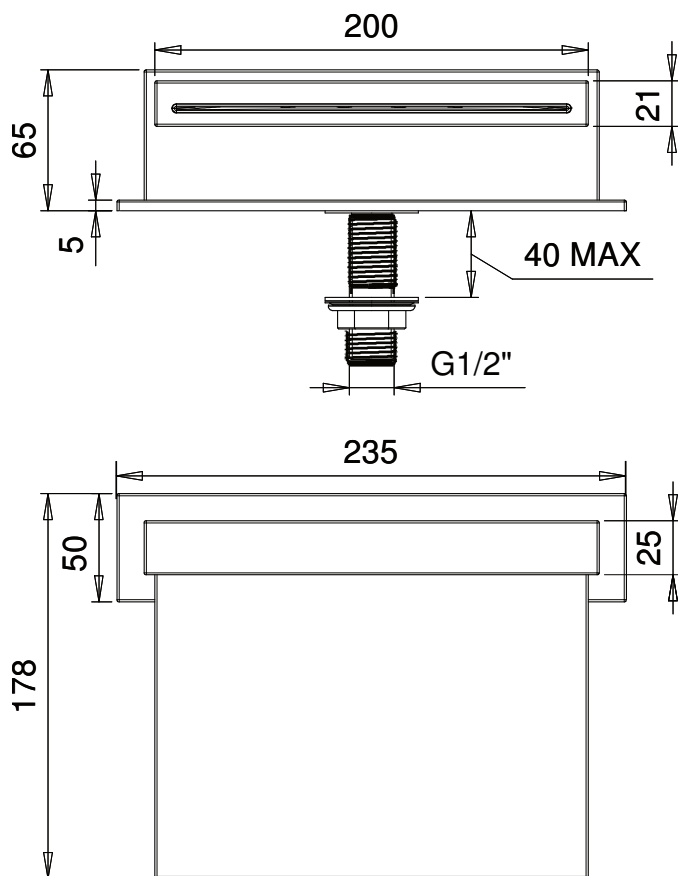

DIMENSIONS