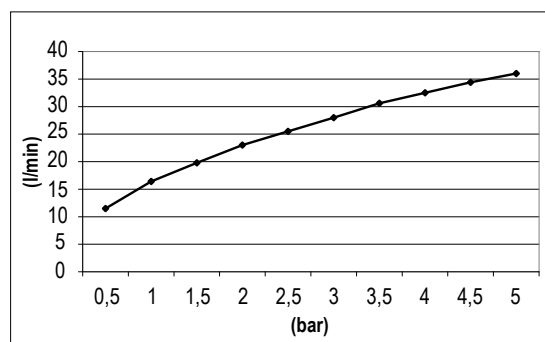

Product Type: **Waterfalls**
Product Code: **E044087**
Product Name: **Waterfall Spout**
Description: Cascata bordovasca
Waterfall Spout
Dimensions: 235 x 50 mm
Material: Stainless Steel

Note:
Notes:

Functions:

1 Way

Cascade

Finishes:

Stainless Steel

Mirror
MS

Brushed
BS

Painted

Matt Black
MB

Matt White
WM

PVD Polished

Gold
GO

Deep Grey
DG

PVD Brushed

High Brass
HB

Copper
CO

Gun Metal
GM

DIMENSIONS

FLOWRATE