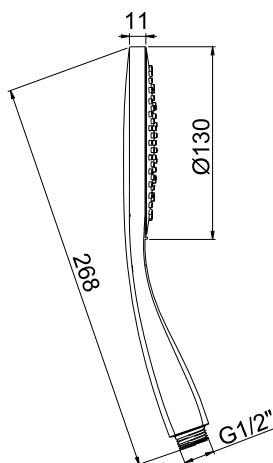

Product Type: **Hand Showers**  
 Product Code: **E082047**  
 Product Name: **Emotion**

Description: Doccia Monogetto con sistema EcoAir  
*Monojet Hand Shower with EcoAir System*

Dimensions: erogatore Ø 130mm  
 Material: ABS

Note: connessione | EcoAir: sistema di miscelazione aria-acqua per risparmio idrico  
 Notes: connections **G1/2"** | EcoAir: air-water mixing system for water saving

Functions:

1 Way

Hand Shower

EcoAir

Finishes:

## DIMENSIONS