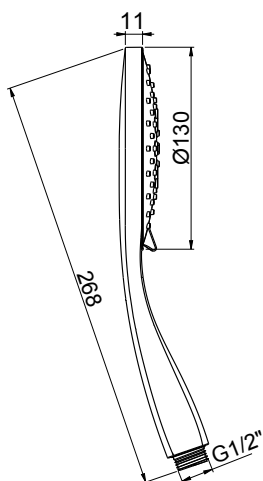

Product Type: **Hand Showers**
 Product Code: **E082074**
 Product Name: **Emotion**
 Description: Doccia Multigetto con sistema EcoAir
Multijet Hand Shower with EcoAir System
 Dimensions: erogatore Ø 130mm
 Material: ABS
 Note: doccia monogetto
 Notes: *monojet hand shower*

Functions:

				
1 Way	Rain Air	Air Power	Massage	EcoAir

Finishes:

		Painted	
Chrome CR	Nichel Brushed BS		
		Matt Black MB	Matt White WM

DIMENSIONS

FLOWRATE

PRODUCT CARE

To avoid damages to the purchased equipment, please observe the following recommendations for use: