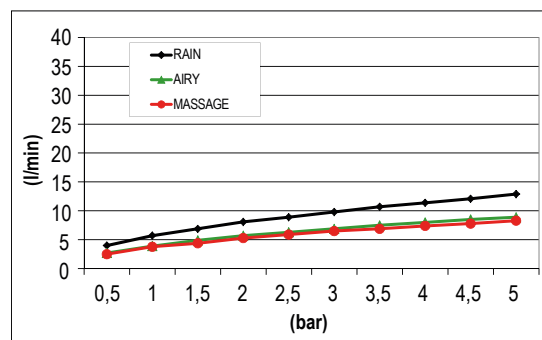

Product Type: **Hand Showers**
 Product Code: **E082074**
 Product Name: **Emotion**
 Description: Doccia Multigetto con sistema EcoAir
Multijet Hand Shower with EcoAir System
 Dimensions: erogatore Ø 130mm
 Material: ABS
 Note: doccia monogetto
 Notes: *monojet hand shower*

Functions:

				
1 Way	Rain Air	Air Power	Massage	EcoAir

Finishes:

		Painted	
Chrome CR	Nichel Brushed BS		
		Matt Black MB	Matt White WM

DIMENSIONS

FLOWRATE

PRODUCT CARE

To avoid damages to the purchased equipment, please observe the following recommendations for use: