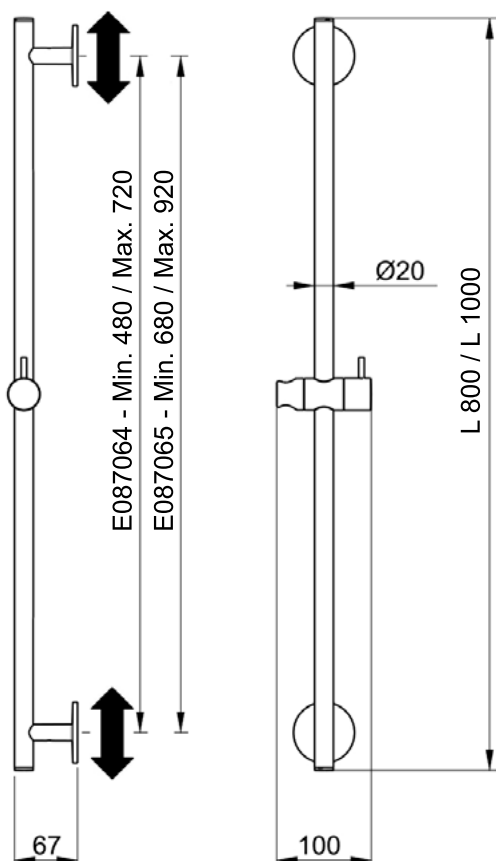

Product Type: **Slide Bar**
 Product Code: **E087064 | E087065**
 Product Name: **Flexi Round**
 Description: Saliscendi con rosoni tonde regolabile in altezza
Slide Bar with round rosettes adjustable in height
 Dimensions: E087064 L800 - E087065 L1000 mm
 Material: Brass / ABS
 Note: regolabile in altezza
 Notes: *adjustable in height*

Functions:  1 Way |  Rain

Finishes:  Chrome
CR

DIMENSIONS

PRODUCT CARE

To avoid damages to the purchased equipment, please observe the following recommendations for use:

- Clean the plumbing before connecting the device.
- Periodically clean the water blade to avoid any limestone deposits that could compromise the good functioning.