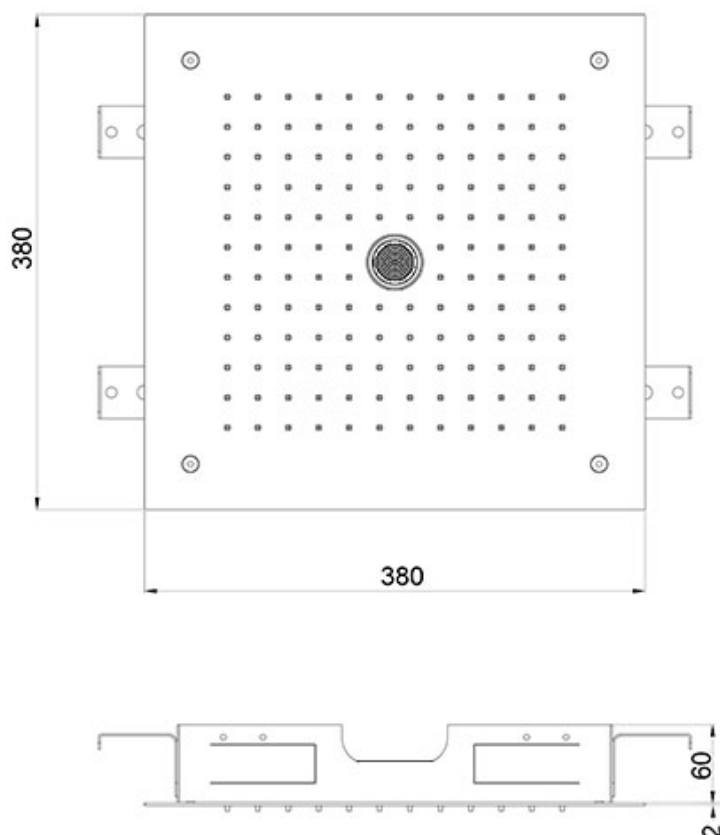

DIMENSIONS