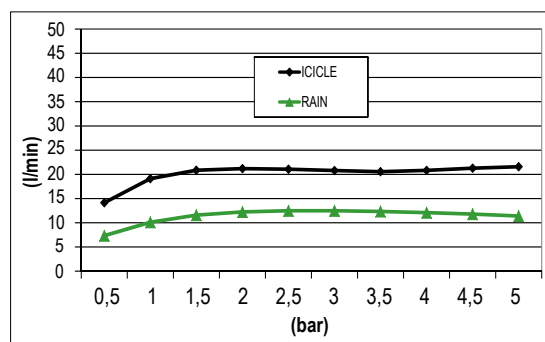

Product Type: **Built-In Head Shower**
 Product Code: **E044258**
 Product Name: **Temptation Dual Flow**

Description: Soffione a incasso
Built-in Head Shower

Dimensions: 380x380 mm
 Material: Stainless Steel

Note:
 Notes:

Functions:

2 Way

Rain

Icicle

Finishes:

Stainless Steel

Mirror
MS

High Brass
HB

Copper
CO

Gun Metal
GM

DIMENSIONS

FLOWRATE

PRODUCT CARE

To avoid damages to the purchased equipment, please observe the following recommendations for use:

- Clean the plumbing before connecting the device.
- Periodically clean the water blade to avoid any limestone deposits that could compromise the good functioning.