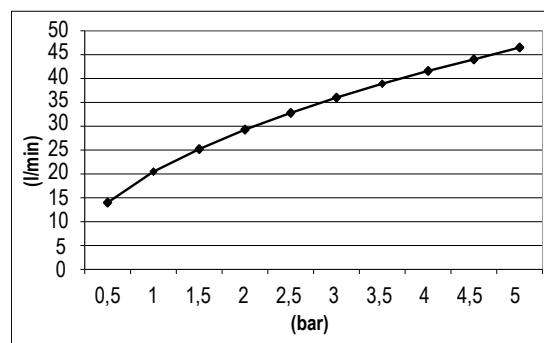

Product Type: **Hand Showers**
Product Code: **E082101**
Product Name: **Sense**

Description: Doccia
Hand Shower

Dimensions: erogatore Ø 110mm
Material: ABS

Note: doccia monogetto
Notes: *monojet hand shower*

Functions: 1 Way Hand Shower

Finishes:

		Painted		PVD Polished		PVD Brushed		
Chrome CR	Nichel Brushed BS							
		Matt Black MB	Matt White WM	Gold GO	Deep Grey DG	High Brass HB	Copper CO	Gun Metal GM

DIMENSIONS

FLOWRATE