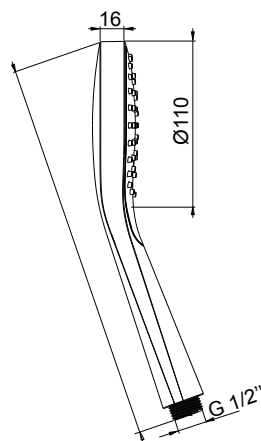

DIMENSIONS