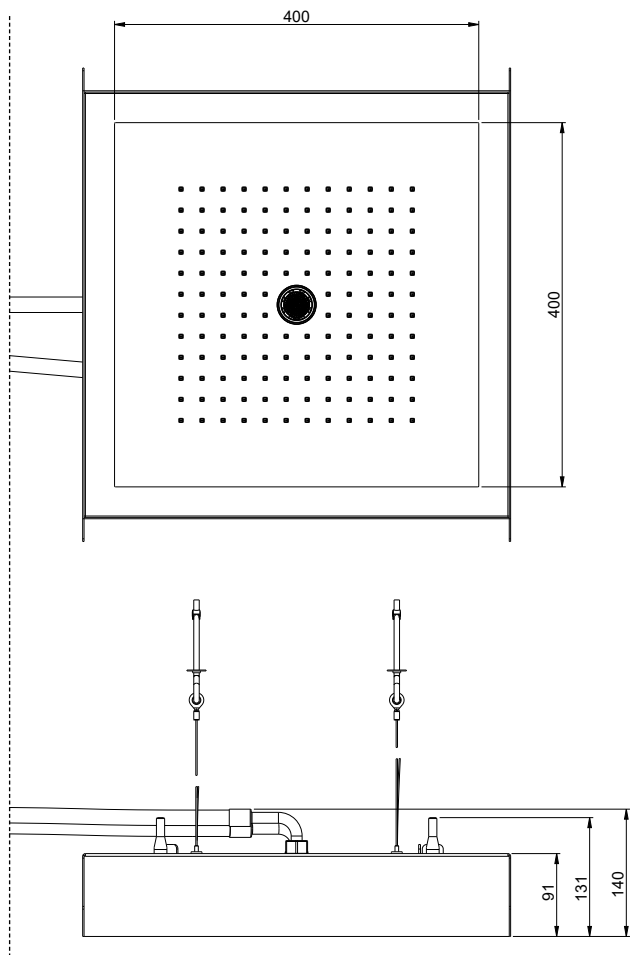

DIMENSIONS