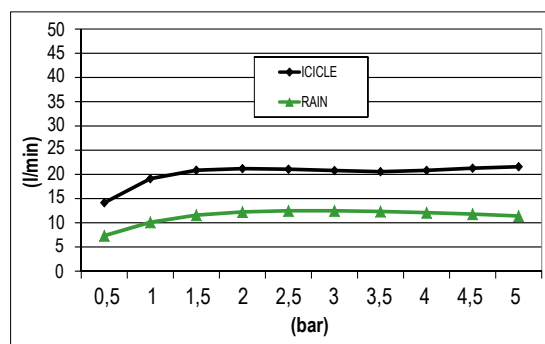

Product Type: **Chromotherapy**
Product Code: **E044275**
Product Name: **Rainbow +**

Description: Soffione a incasso con Cromoterapia
Built-in Head Shower with Chromotherapy

Dimensions: 470x470 mm
Material: Stainless Steel

Note: La maschera ad incasso è da acquistare separatamente, CODICE PRODOTTO E106000
Notes: *The built-in frame is to purchased separately, PRODUCT CODE E106000*

Functions: Chromotherapy | 2 Way | Rain | Icicle

Finishes: **Stainless Steel**
Mirror **MS** | Brushed **BS**

DIMENSIONS

FLOWRATE